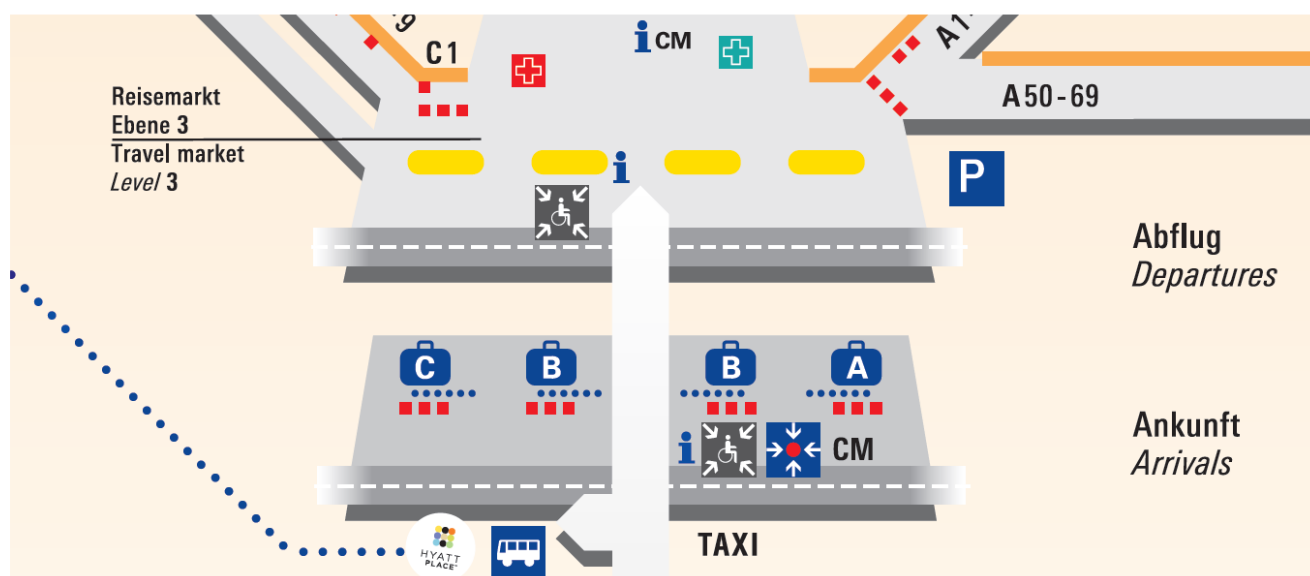

IT'S TIME TO *hop* ON OUR *shuttle*

pick-up LOCATION AT THE AIRPORT:

DESTINATION		Departure times at airport terminal 1, exit B																			
AIRPORT TO HOTEL	HOURS	5	6	7	8	9	10	11	12	13	14	15	16	17	18	19	20	21	22	23	00
	MINS	15	15	15	15	15	15	15	15	15	15	15	15	15	15	15	15	15	15	15	15
		45	45	45	45	45	45	45	45	45	45	45	45	45	45	45	45	45	45	45	15

DESTINATION		Departure times at Hyatt Place Frankfurt Airport																			
HOTEL TO AIRPORT	HOURS	5	6	7	8	9	10	11	12	13	14	15	16	17	18	19	20	21	22	23	00
	MINS	00	00	00	00	00	00	00	00	00	00	00	00	00	00	00	00	00	00	00	00
		30	30	30	30	30	30	30	30	30	30	30	30	30	30	30	30	30	30	30	00

DEPARTURE TO TERMINAL 2 ONLY: 7.15, 8.15, 9.15 and 10.15

PLEASE DO NOT FORGET TO *pick-up* YOUR TOKEN TO THE AIRPORT AT RECEPTION